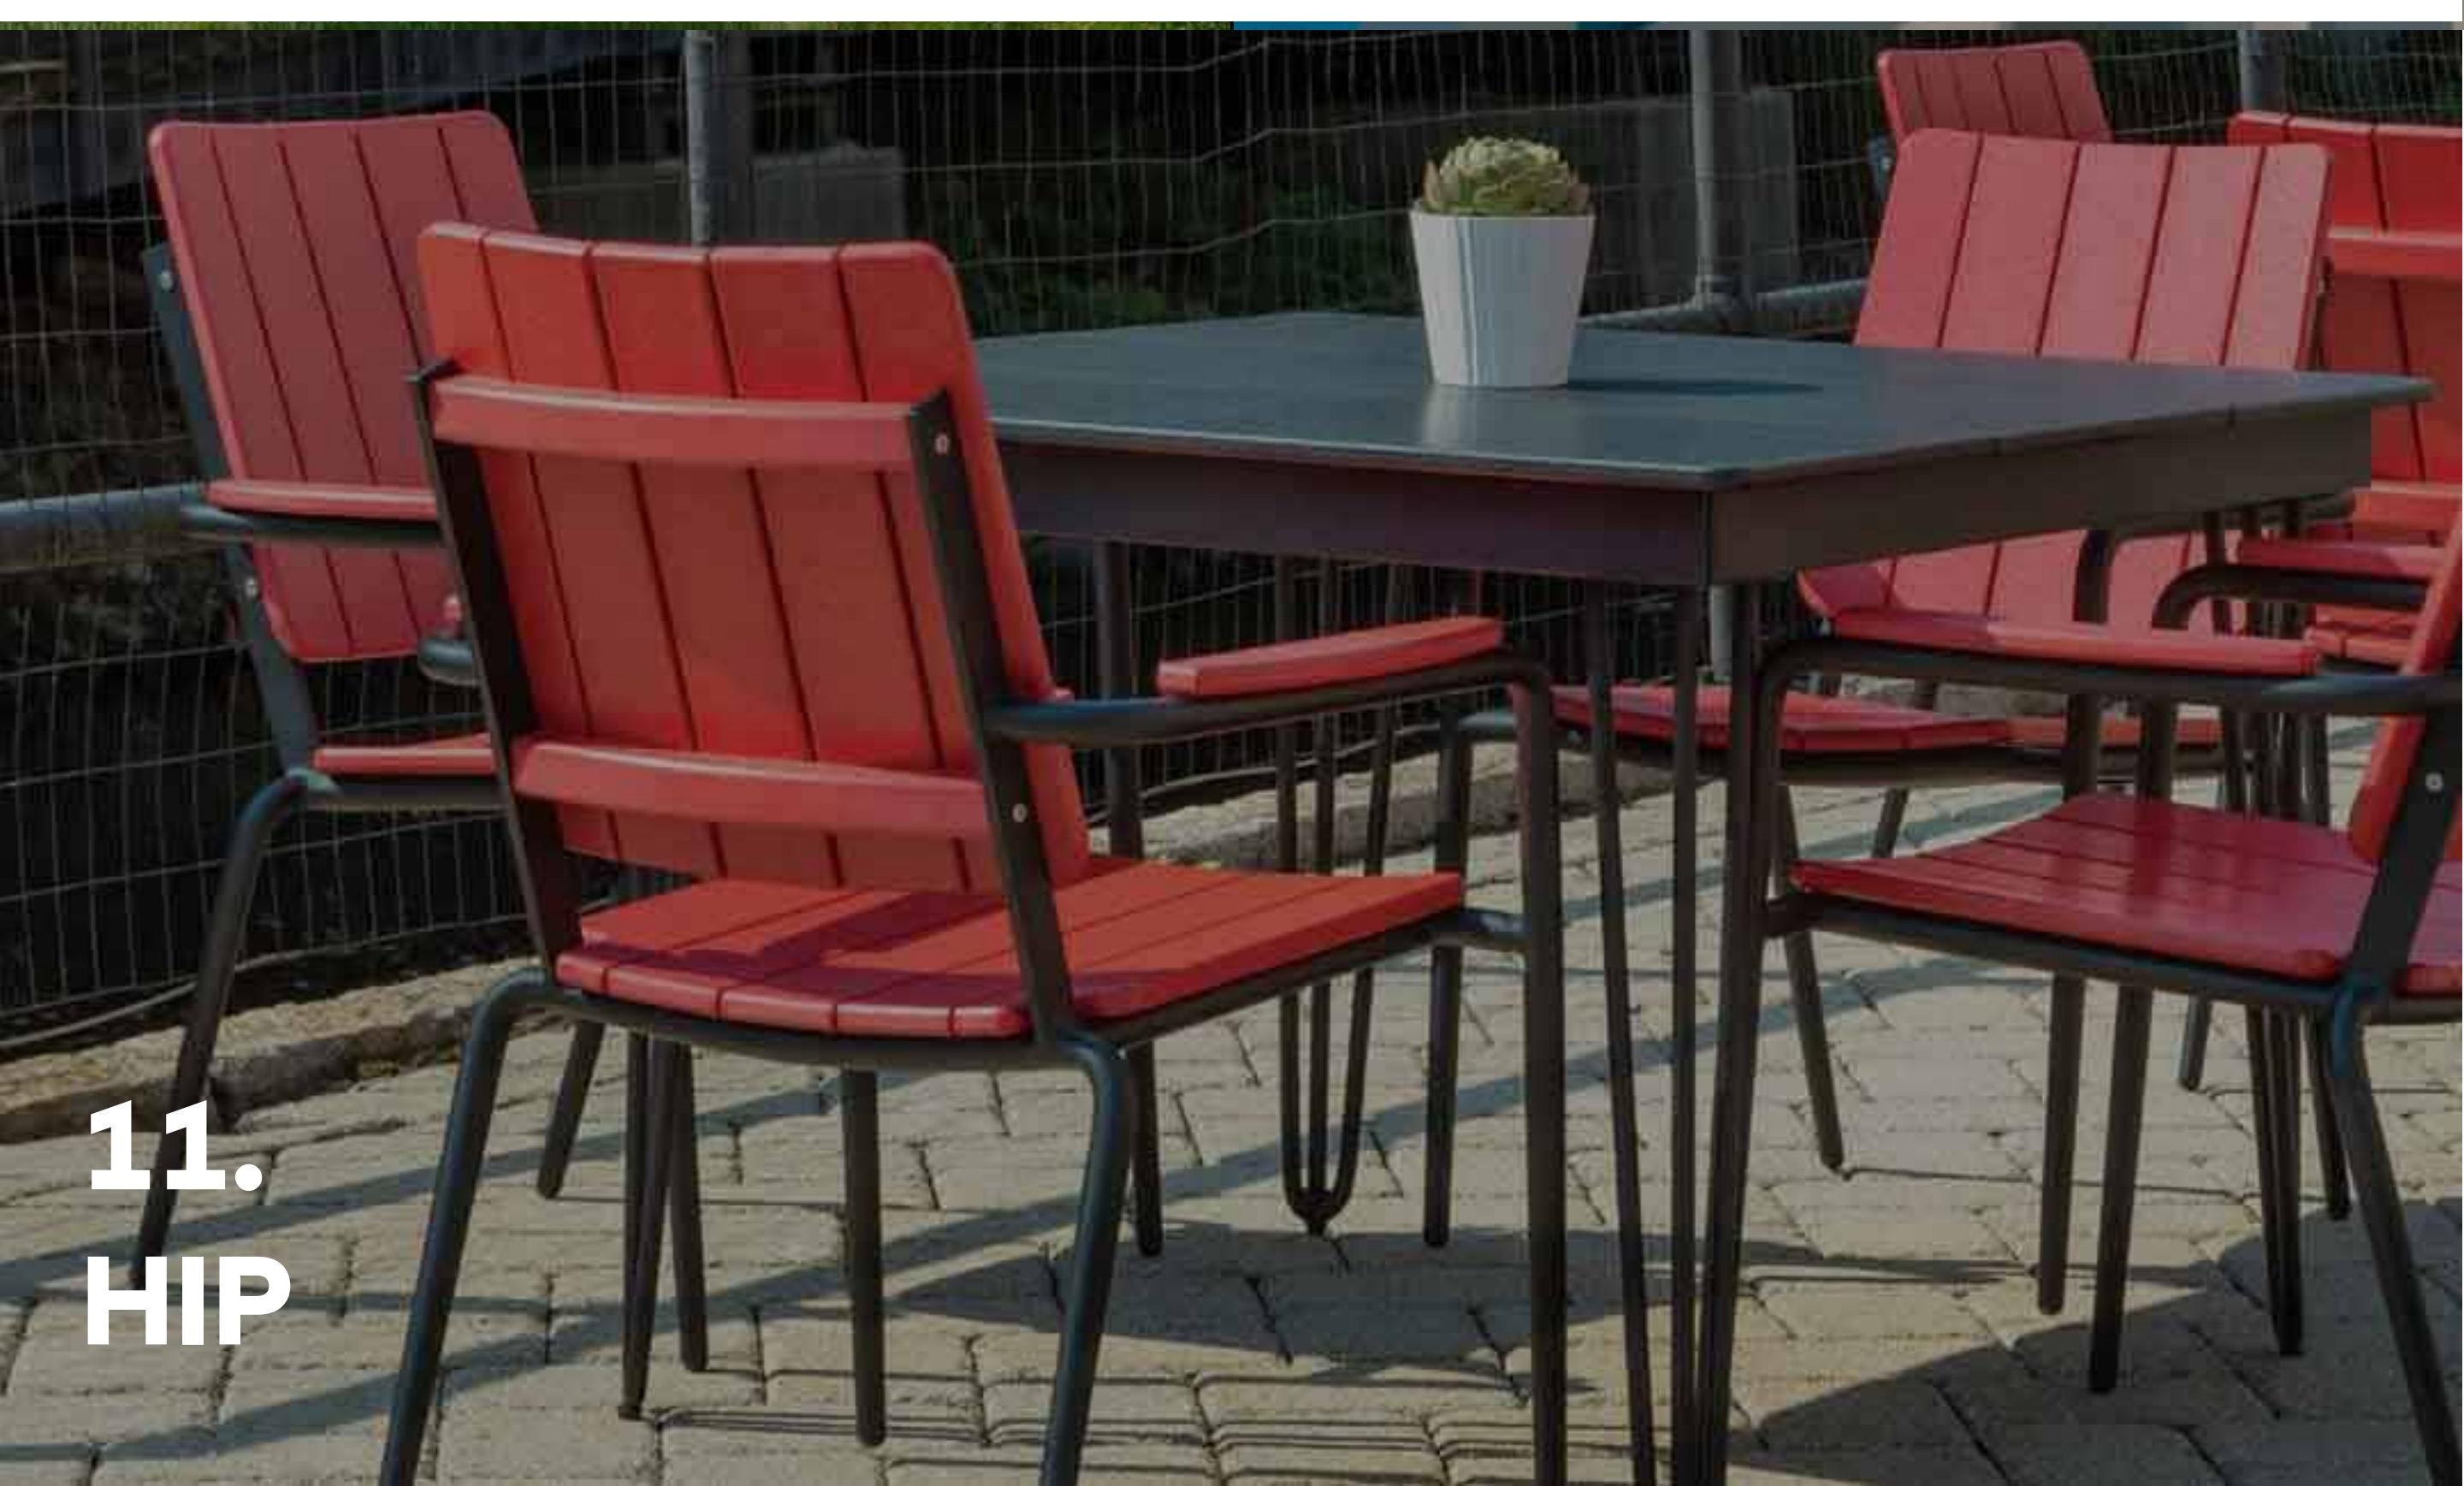

09.
Aura Fire Tables

10.
Sym

11.
HIP