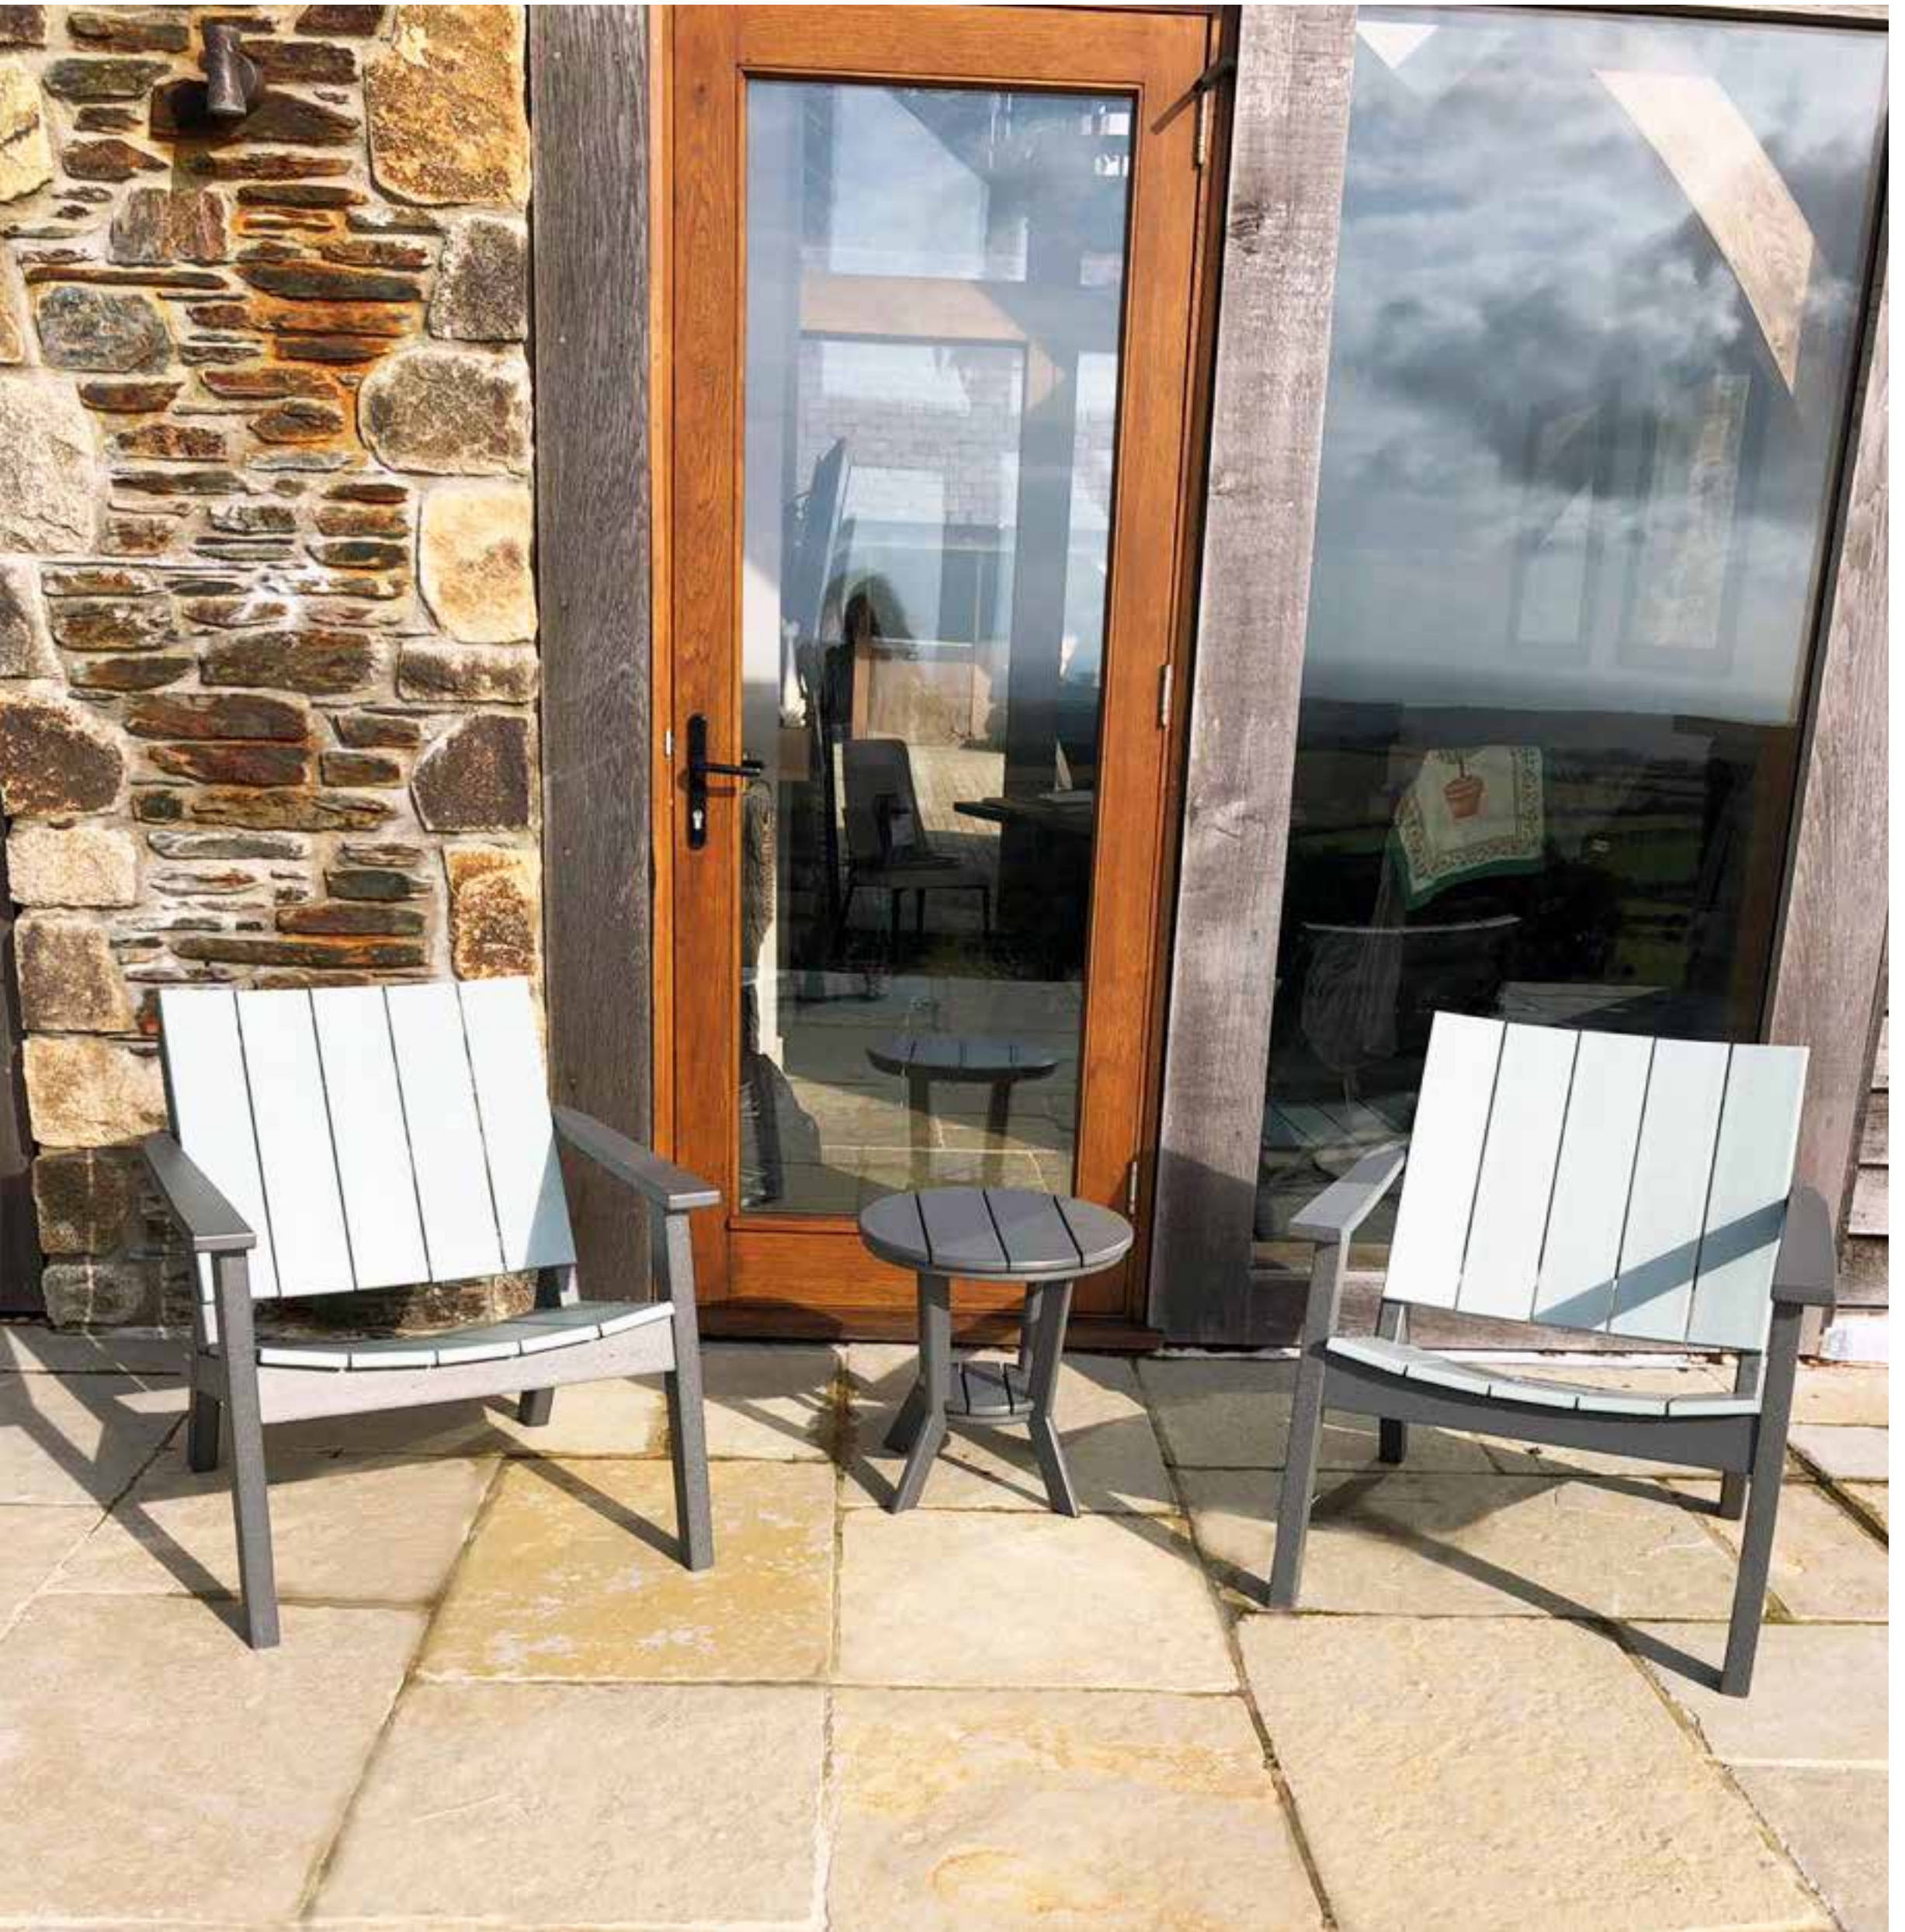

Shore Hotel, Isle of Man

Can be left outside all year