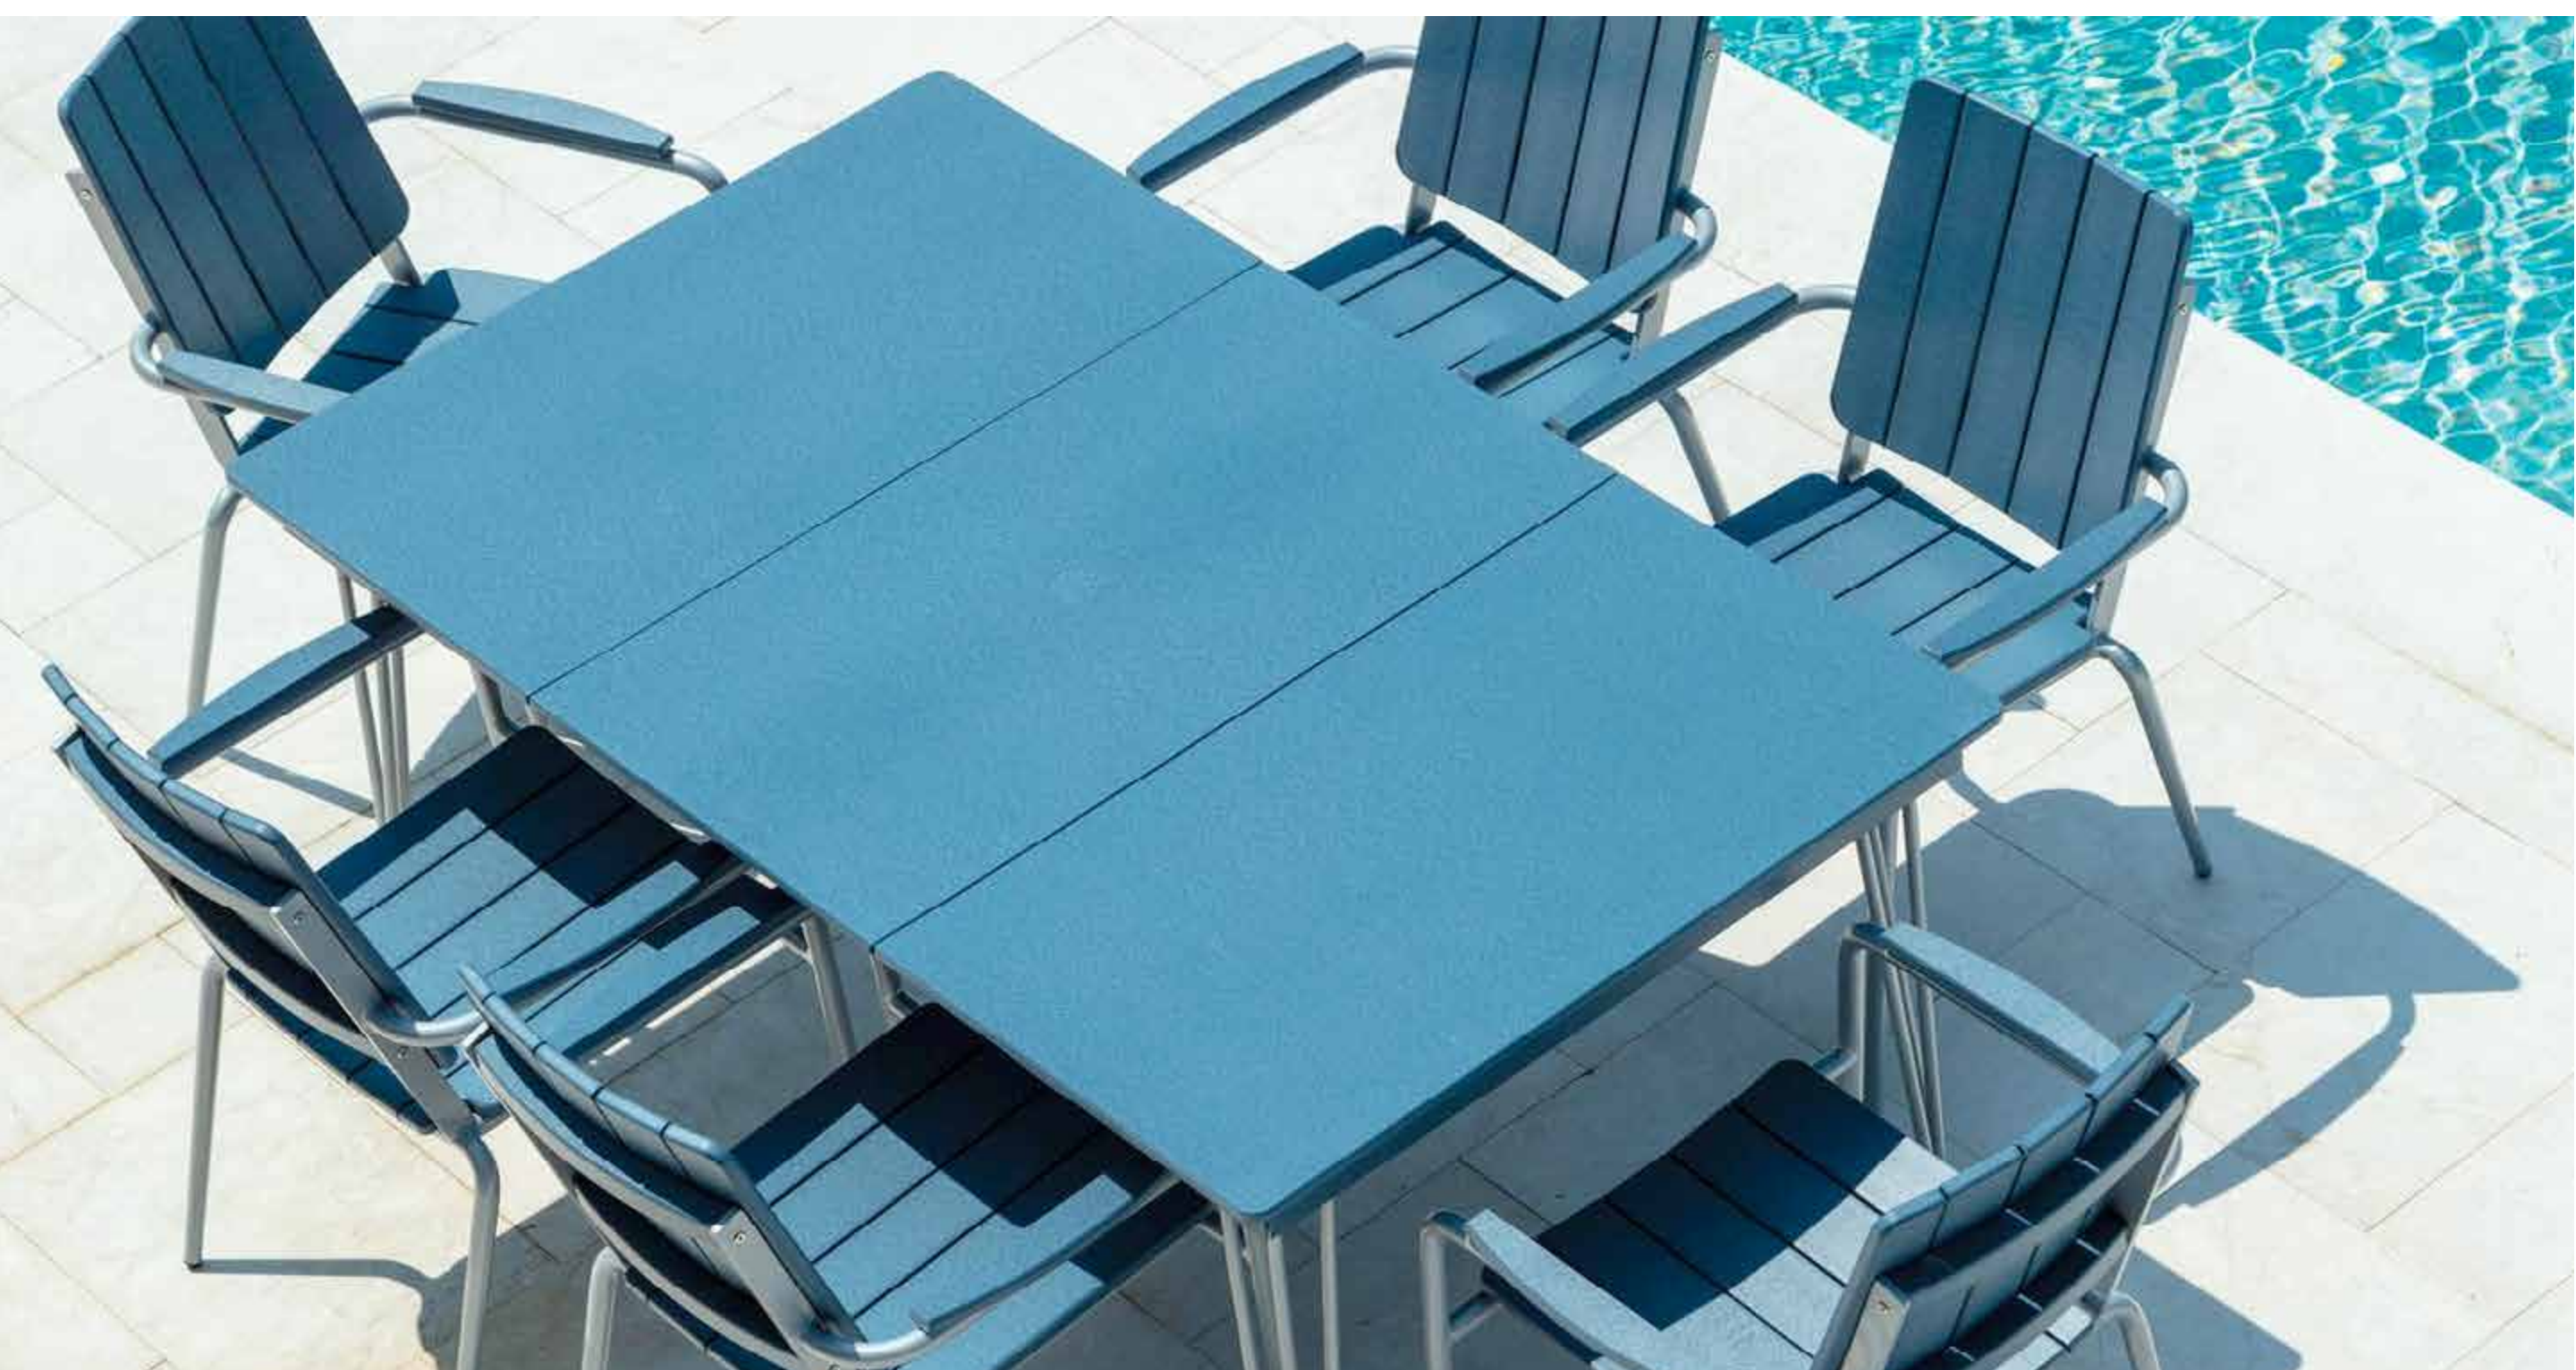

316 Stainless steel fittings